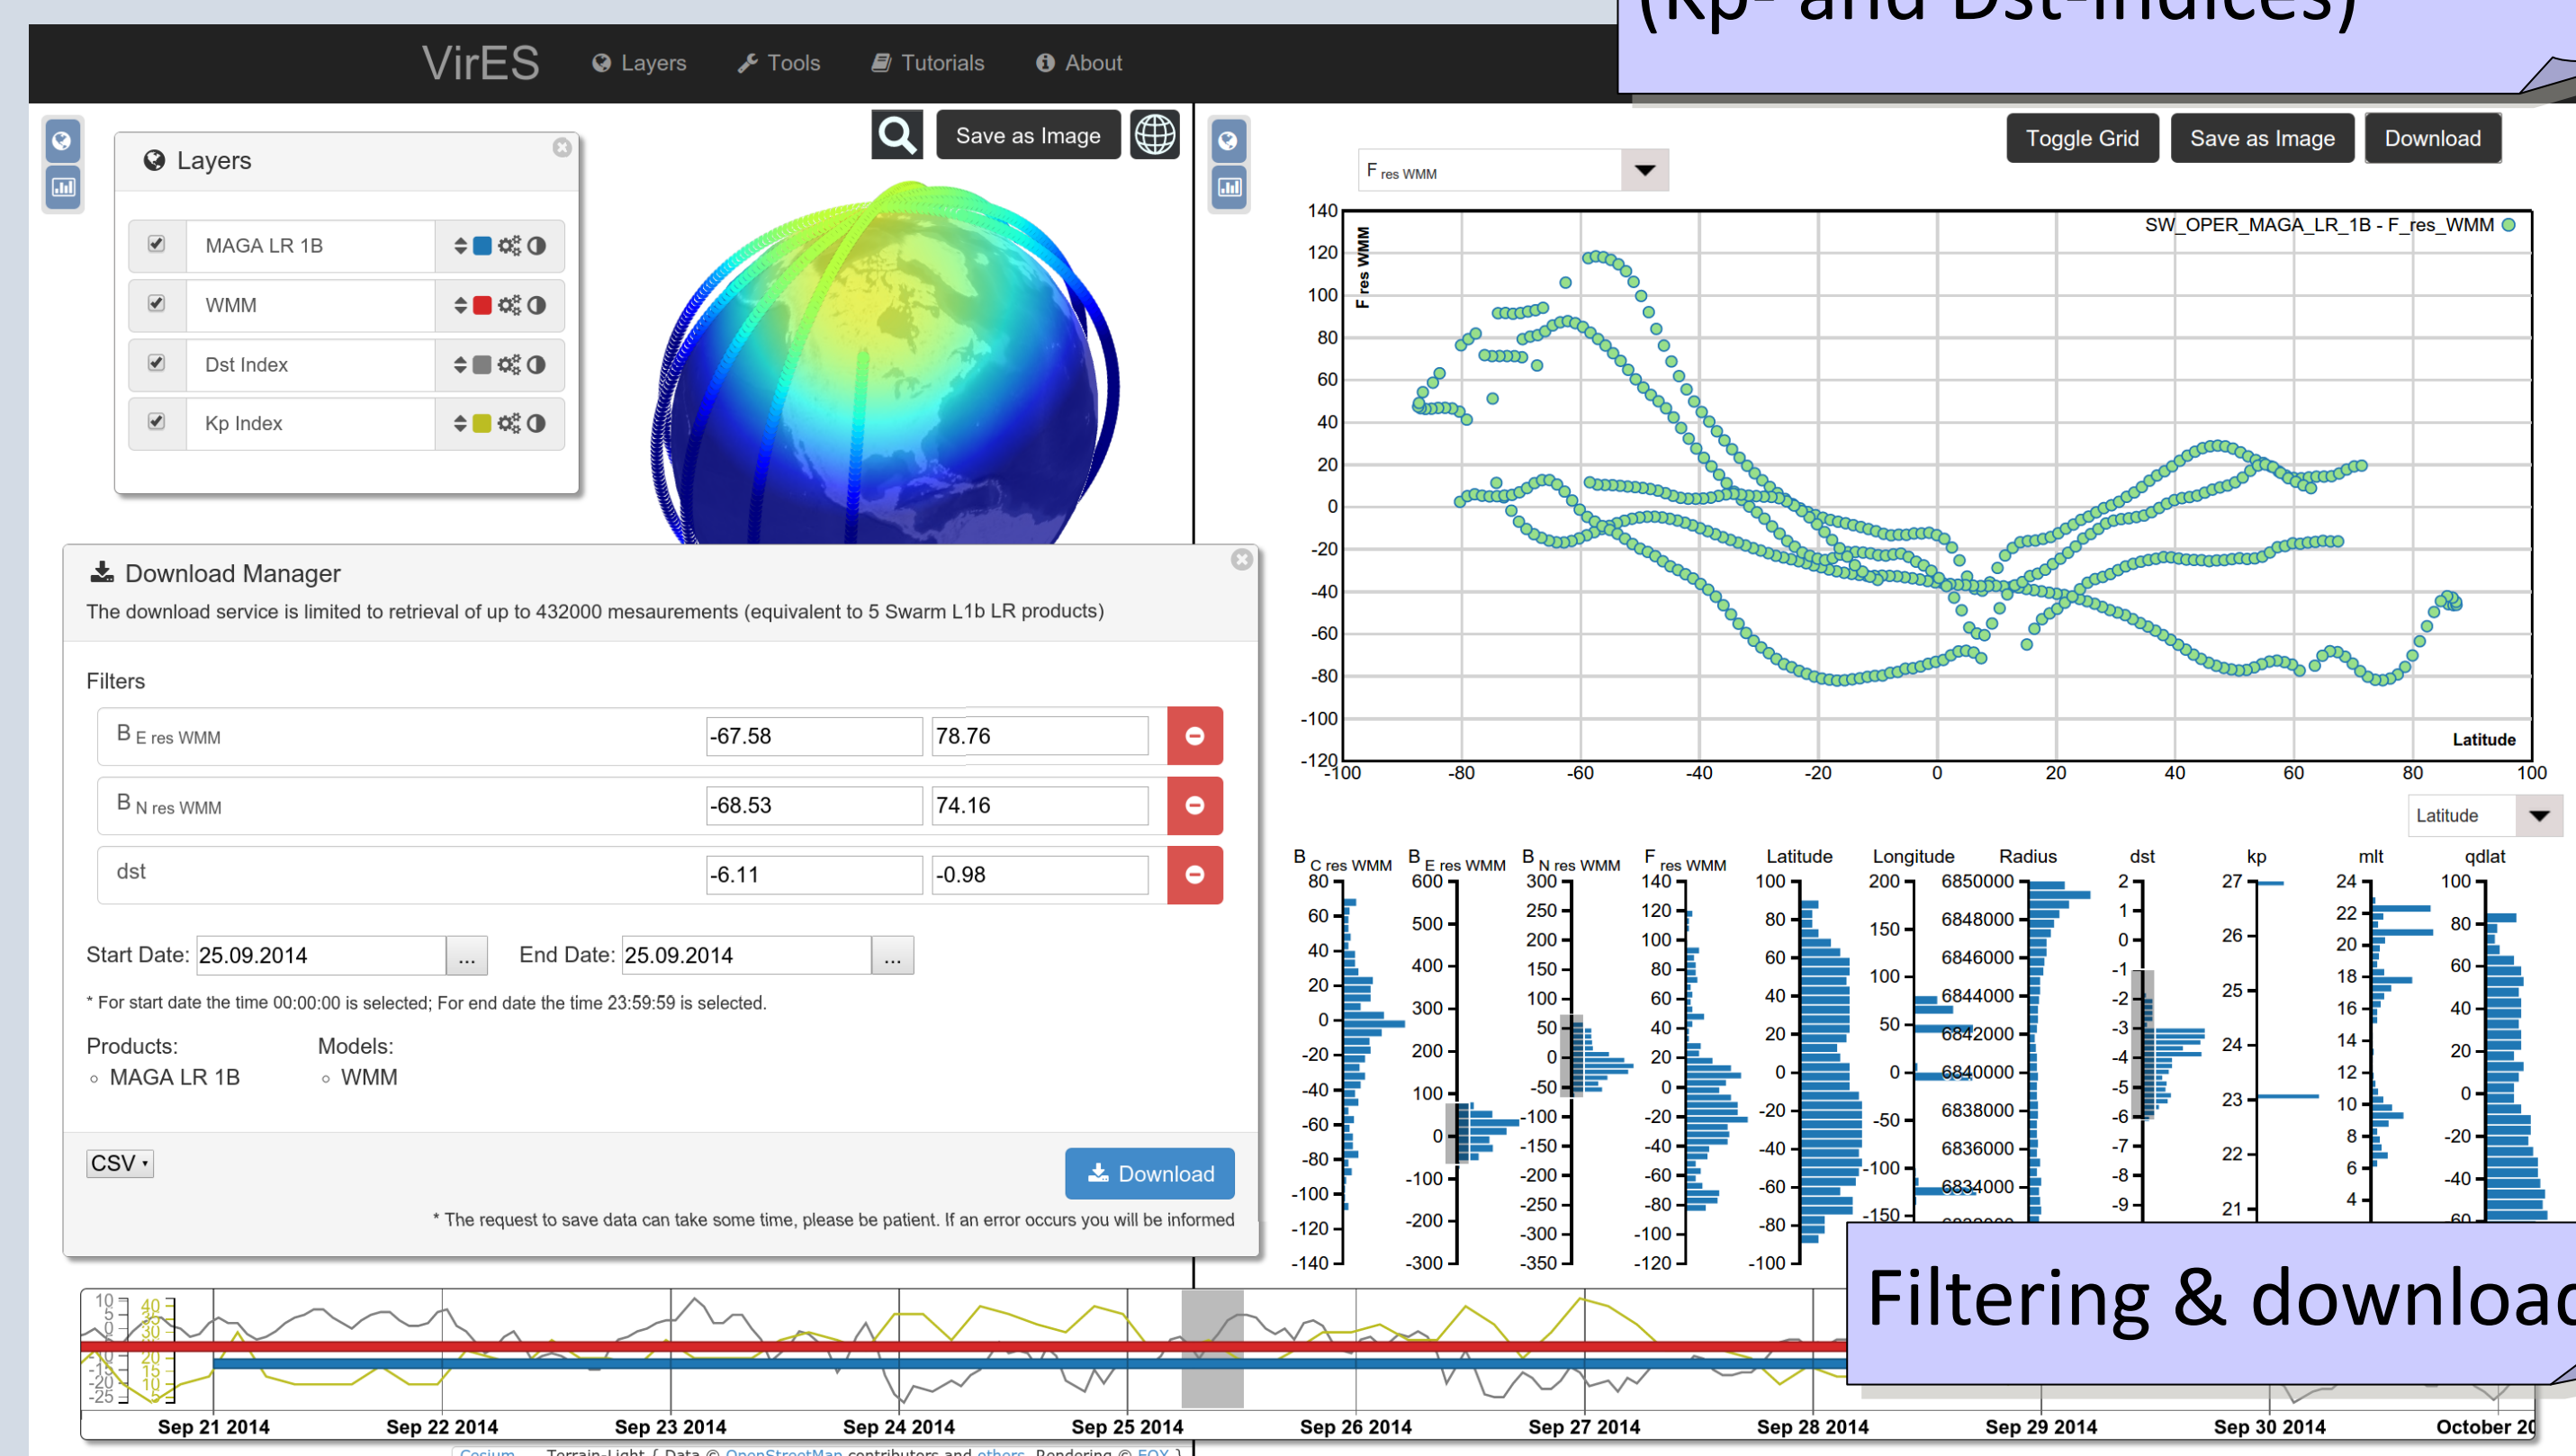

Visual Analysis of Swarm and Geomagnetic Model Data

JA04p-179

Daniel Santillan, Gerhard Triebnig

Screenshots from Prototype

EOX IT Services GmbH, Austria

Operational service expected by end of 2015

Web Browser

Swarm L1-b

Models

VirES Virtual Workspaces for EO Scientists
ESA Contract 4000110933/14/I-NB

IUGG 2015 Prague:
Results from SWARM, Ground Based Data and Earlier Satellite Missions

European Space Agency Team: