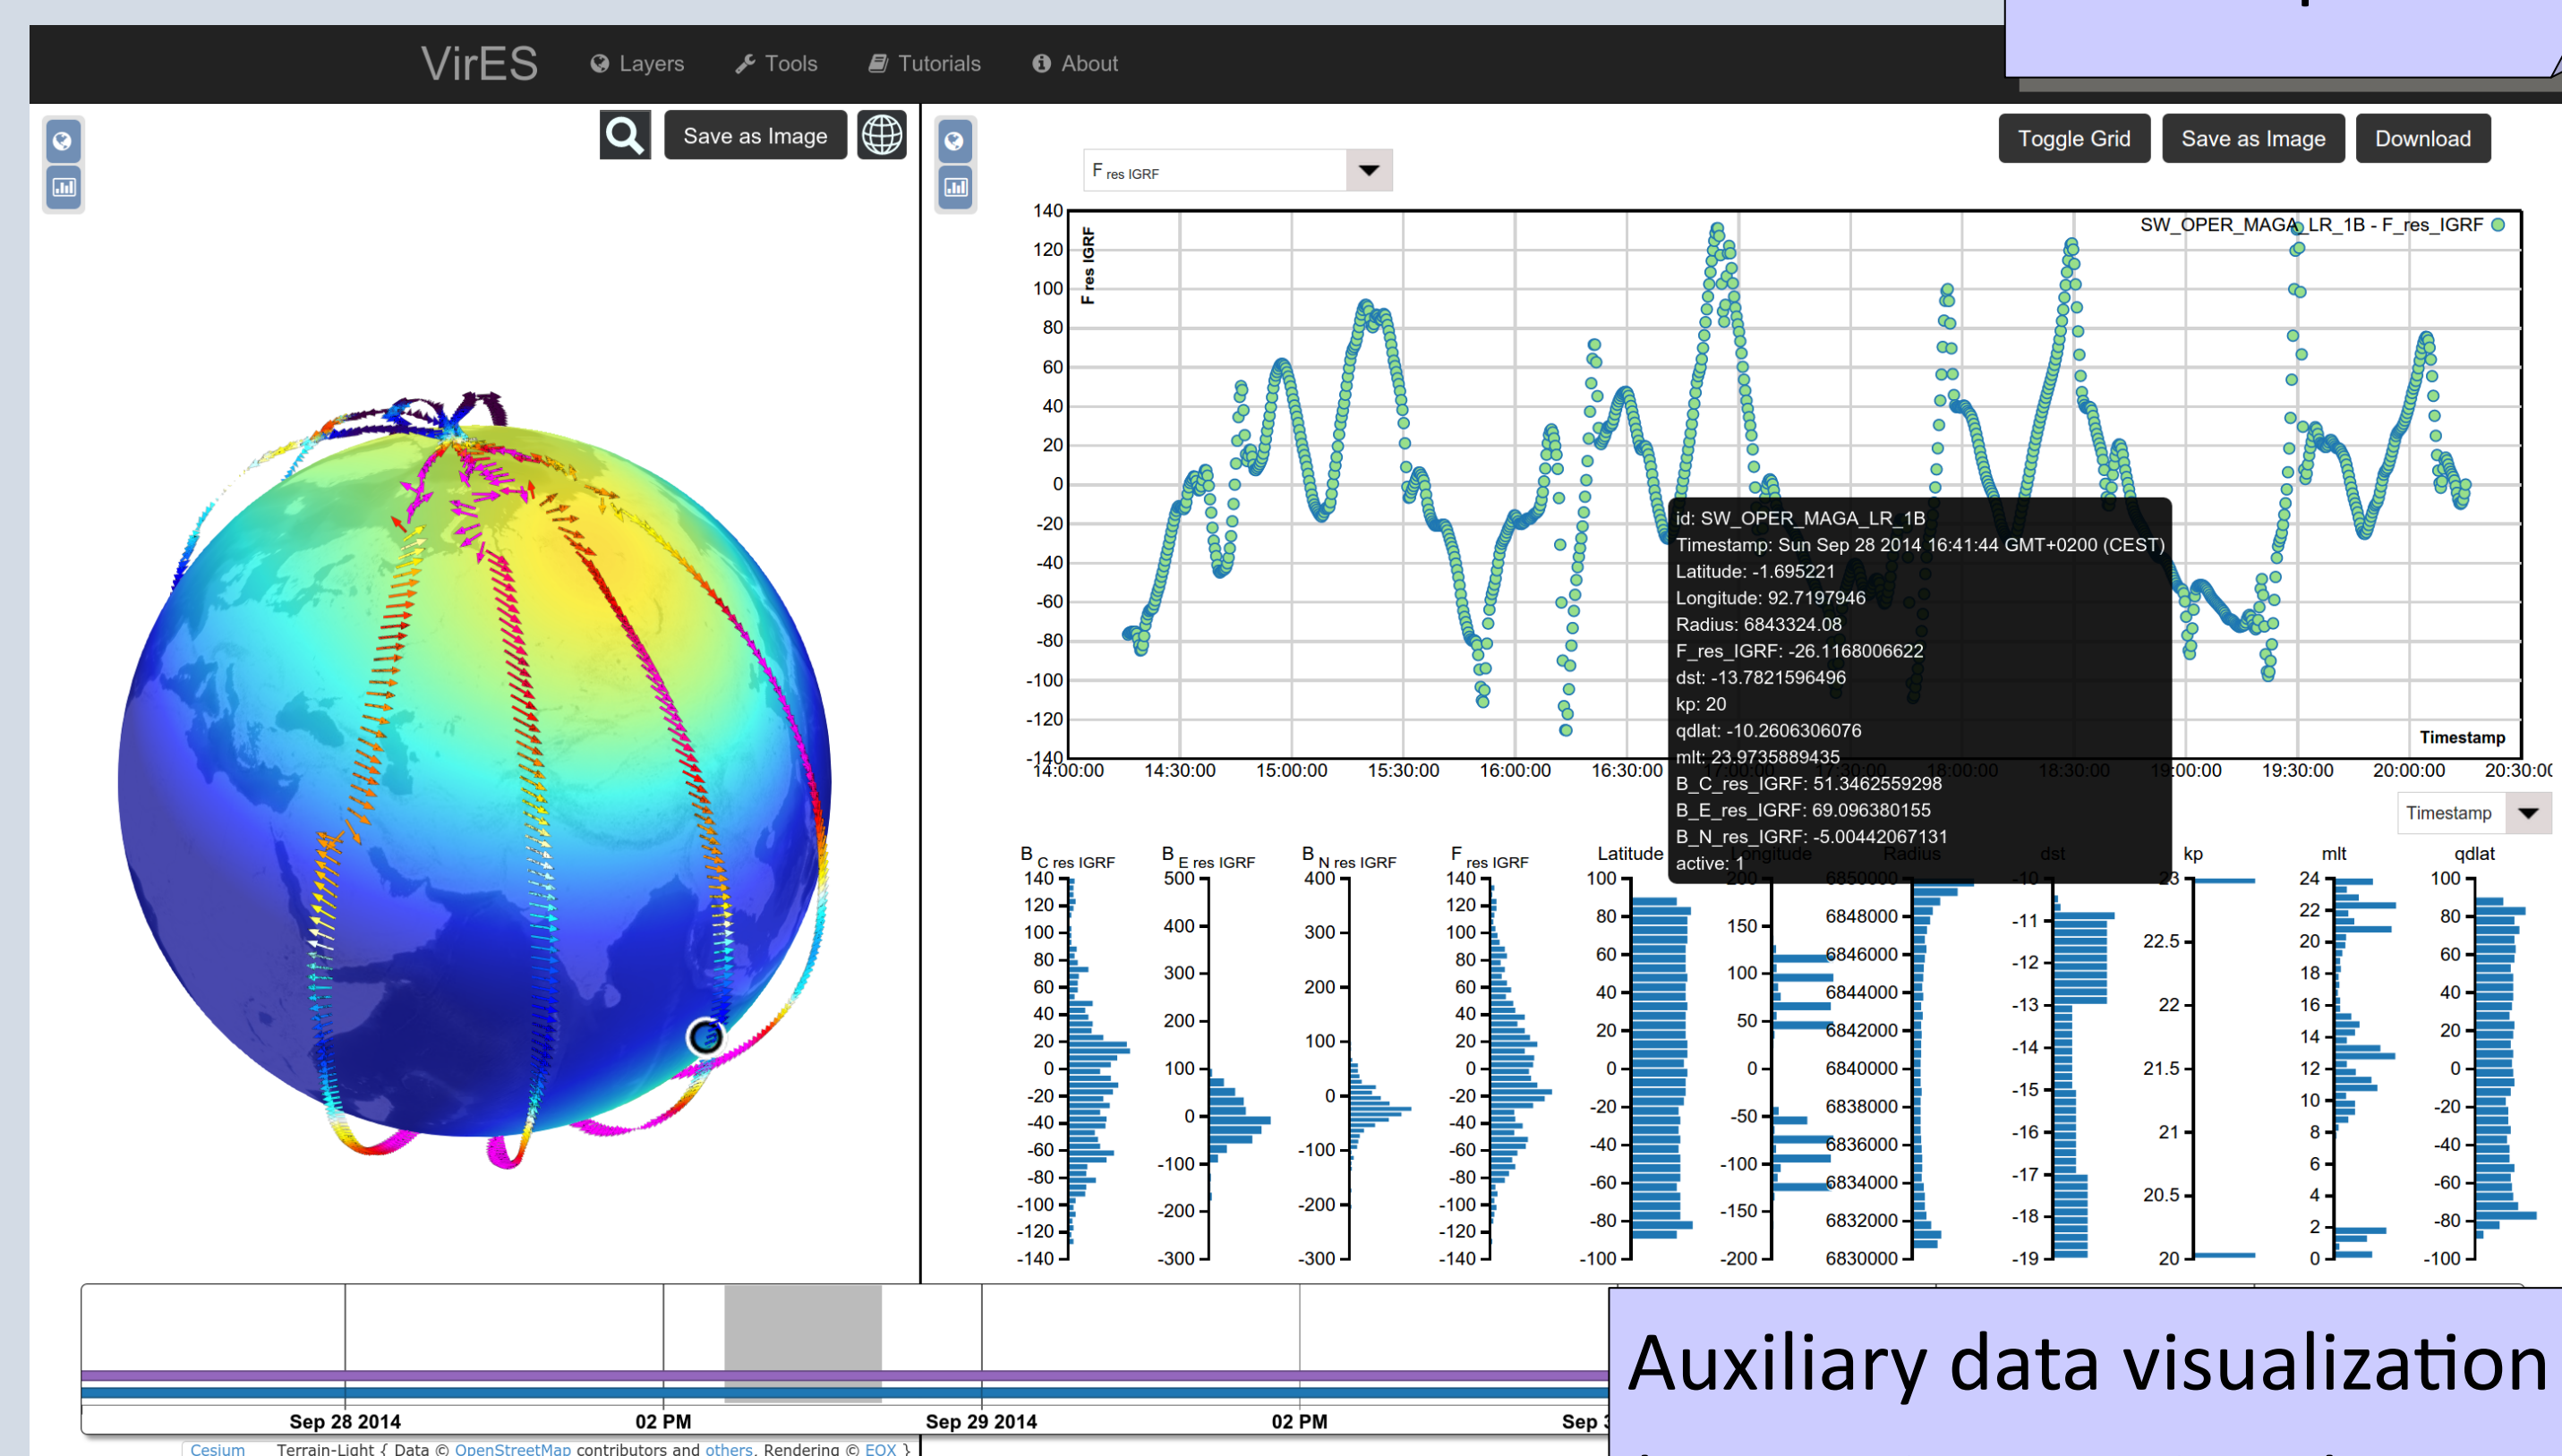

Visual Analysis of Swarm and Geomagnetic Model Data

JA04p-179

Daniel Santillan, Gerhard Triebnig

Screenshots from Prototype

EOX IT Services GmbH, Austria

Operational service expected by end of 2015

Web Browser

Swarm L1-b

Models

VirES Virtual Workspaces for EO Scientists
ESA Contract 4000110933/14/I-NB

IUGG 2015 Prague:
Results from SWARM, Ground Based Data and Earlier Satellite Missions

European Space Agency Team: