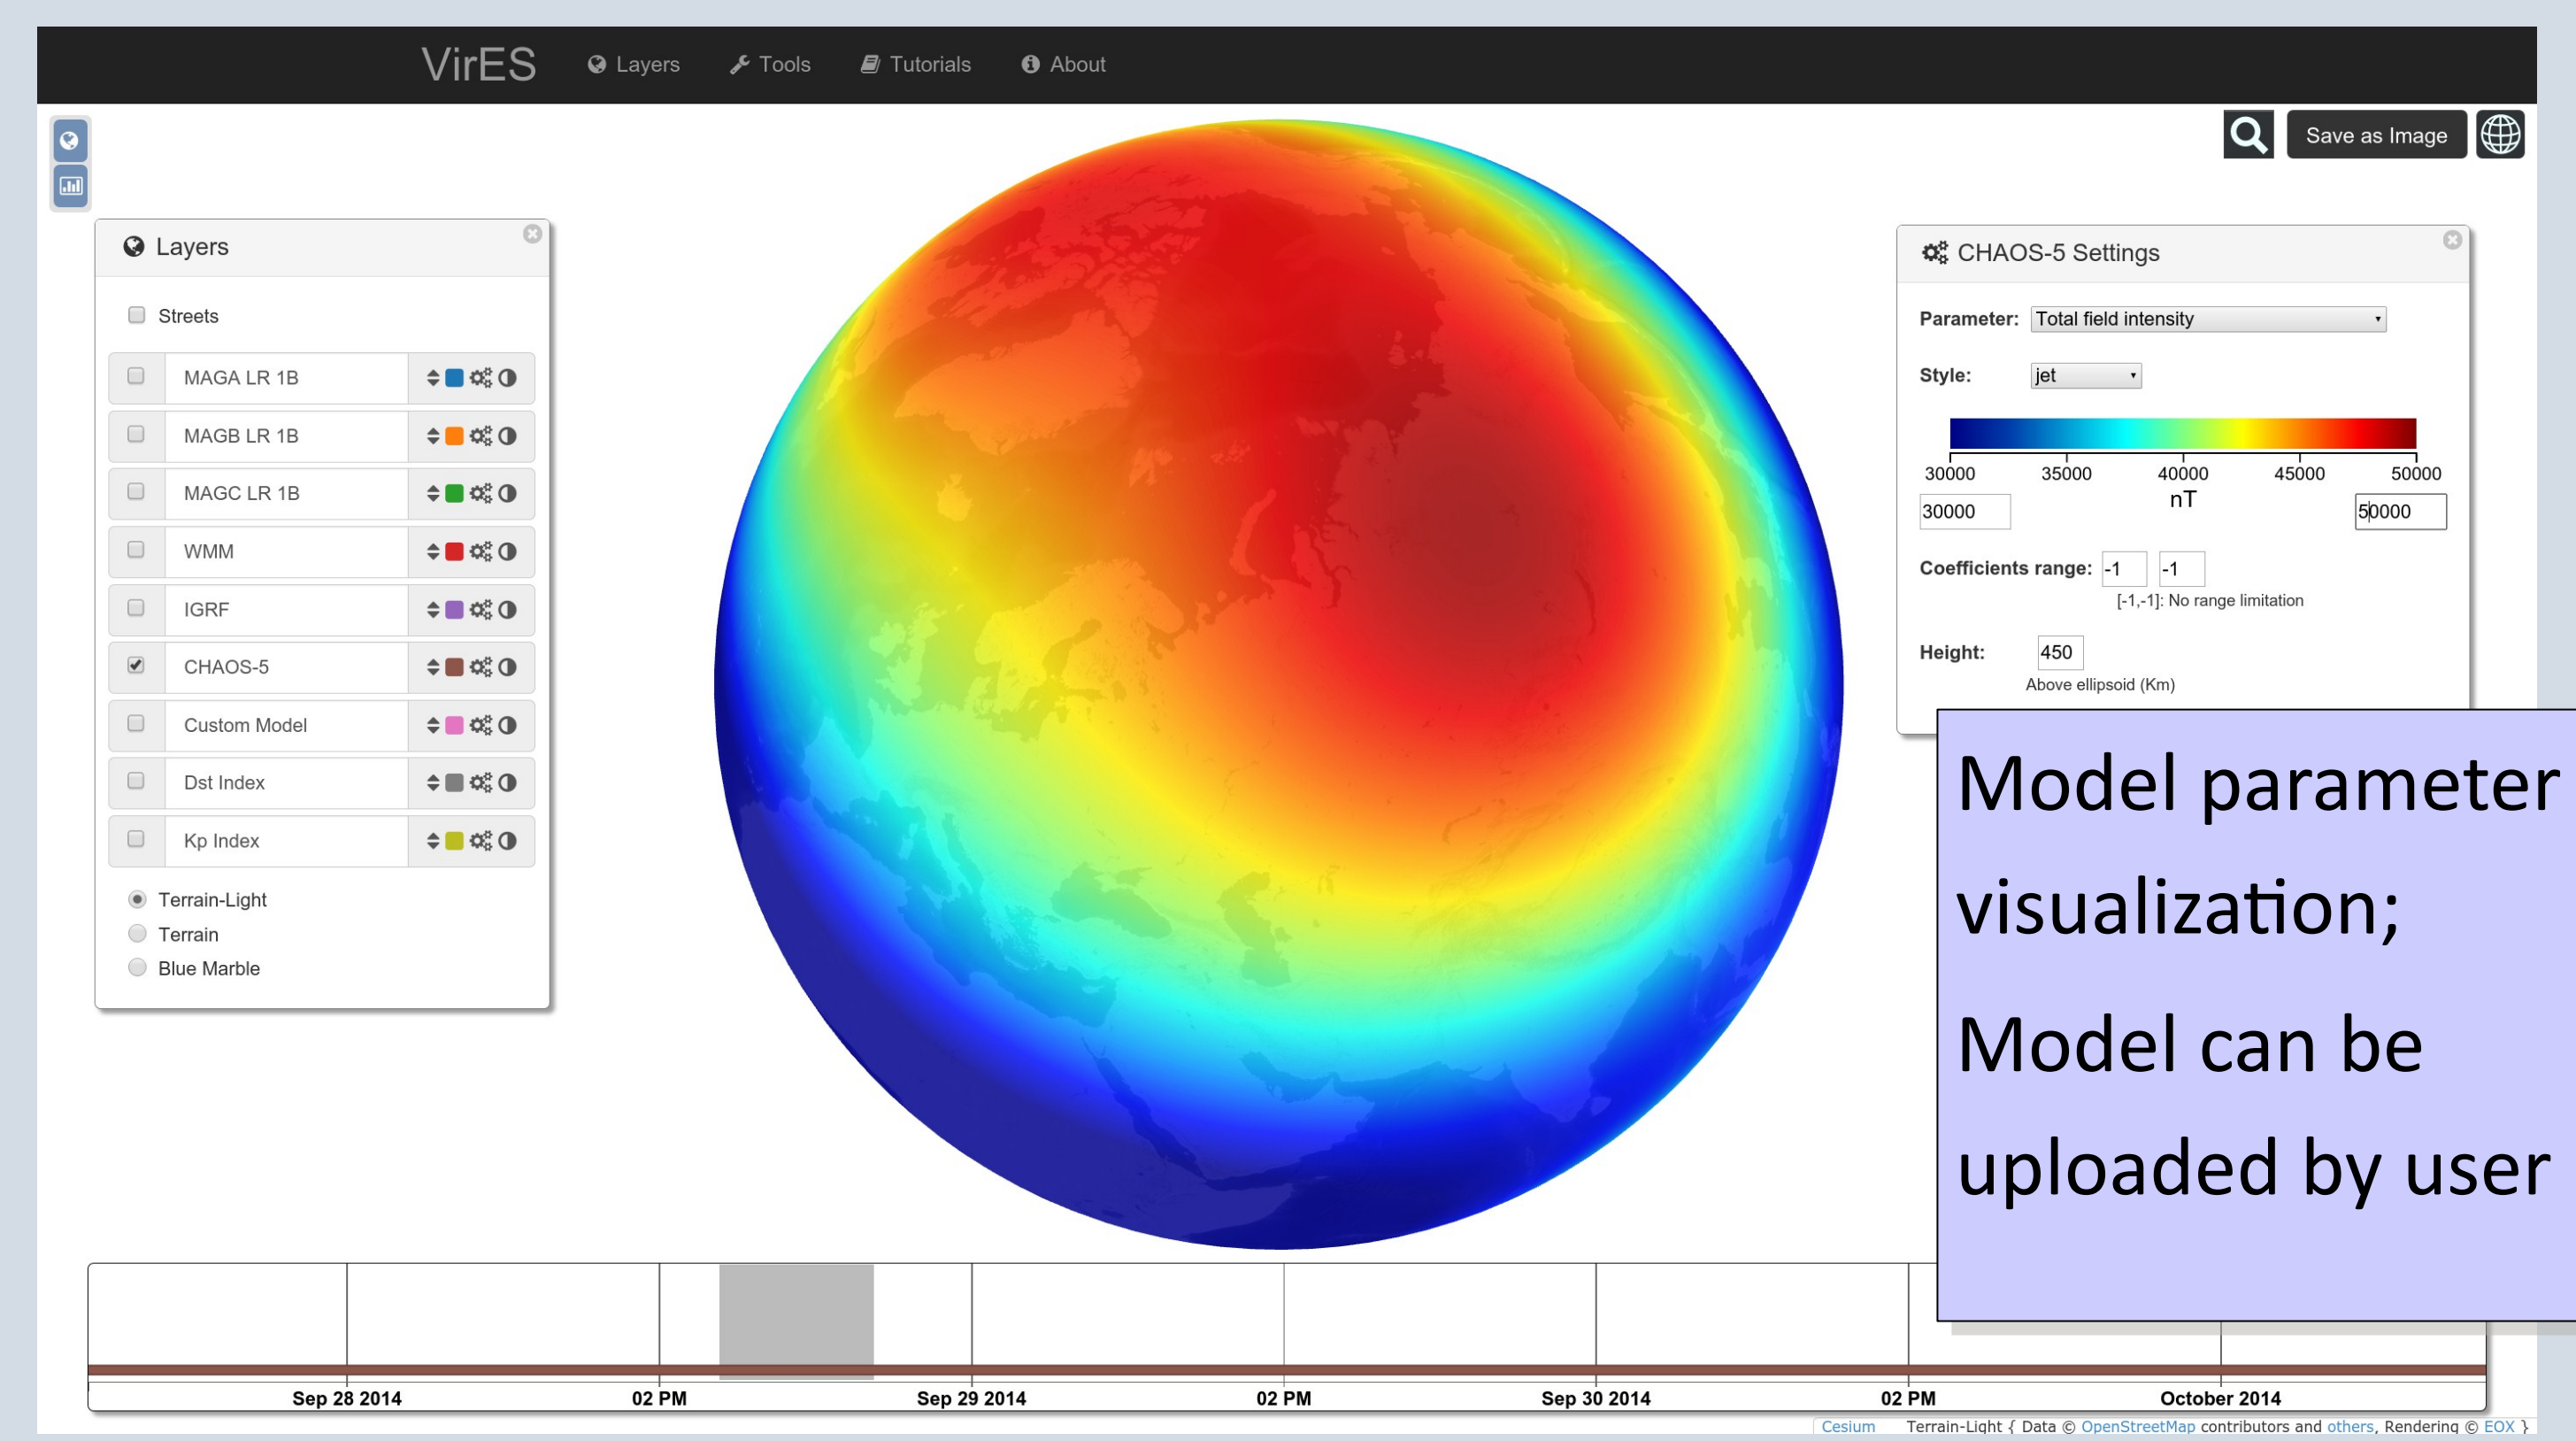

Visual Analysis of Swarm and Geomagnetic Model Data

JA04p-179

Daniel Santillan, Gerhard Triebnig

Screenshots from Prototype

EOX IT Services GmbH, Austria

Operational service expected by end of 2015

Web Browser

Swarm L1-b

Models

VirES Virtual Workspaces for EO Scientists
ESA Contract 4000110933/14/I-NB

IUGG 2015 Prague:
Results from SWARM, Ground Based Data and Earlier Satellite Missions

European Space Agency Team: