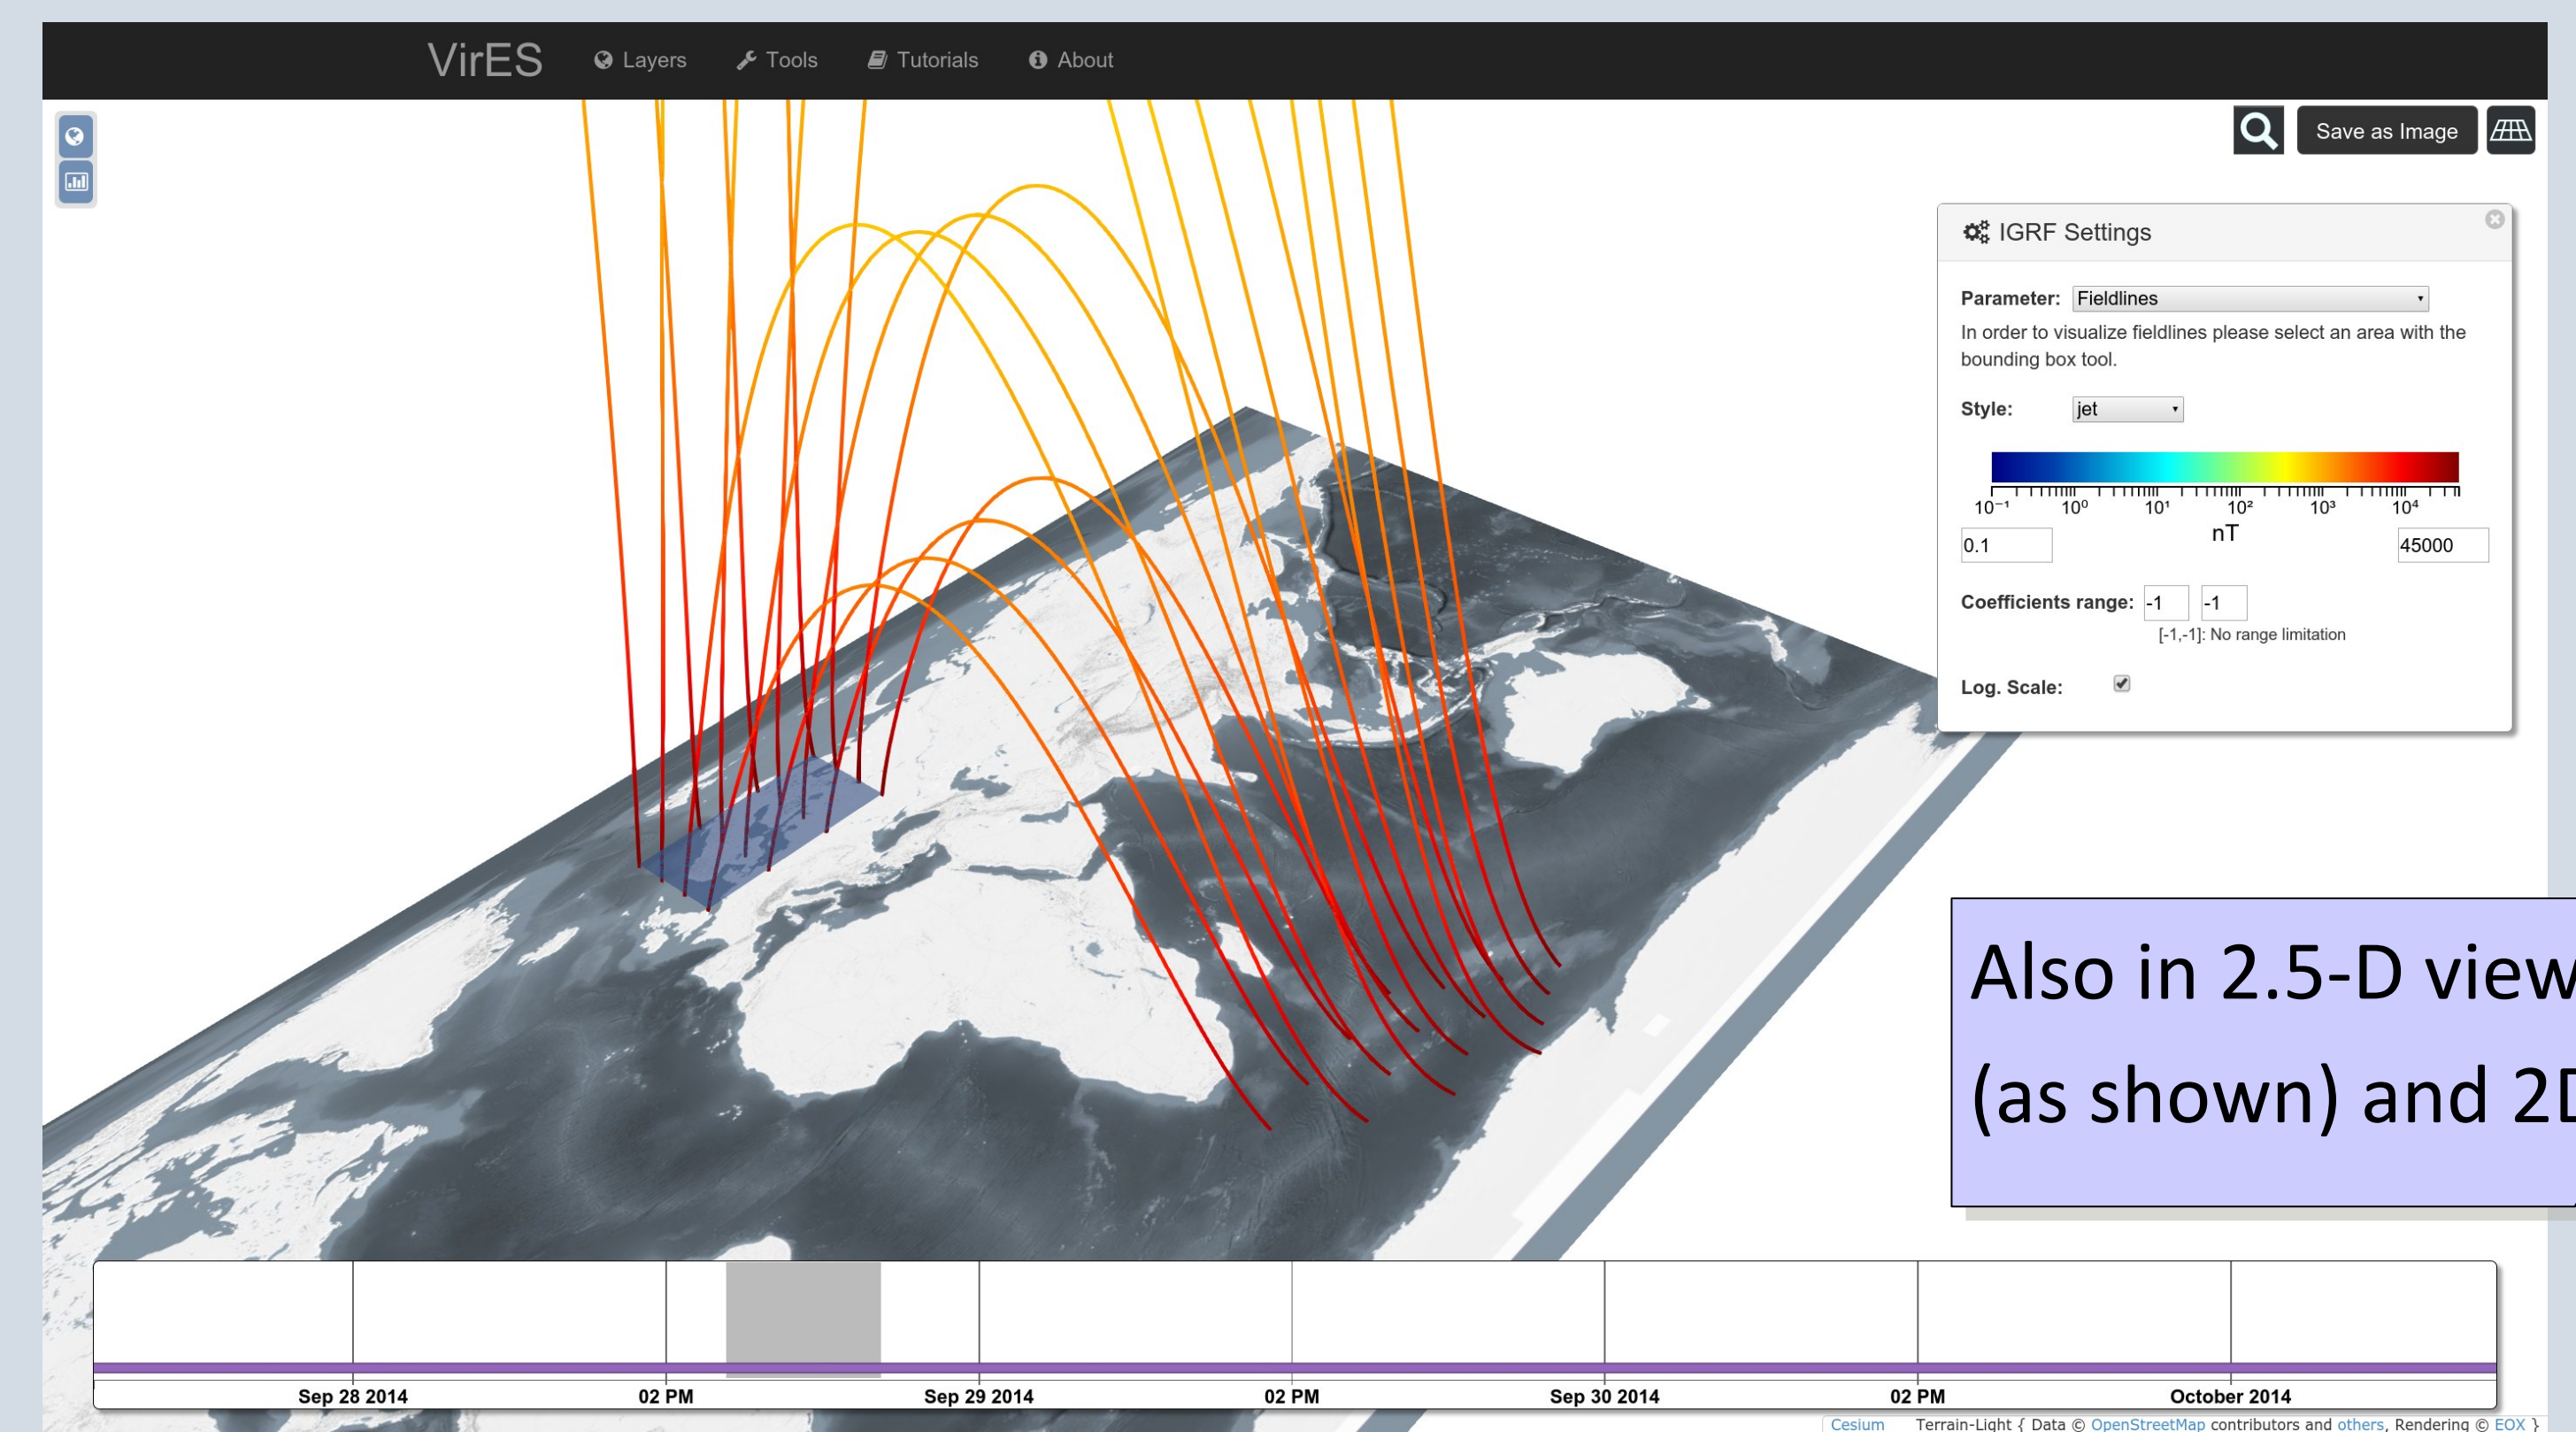

Visual Analysis of Swarm and Geomagnetic Model Data

JA04p-179

Daniel Santillan, Gerhard Triebnig

Screenshots from Prototype

EOX IT Services GmbH, Austria

Operational service expected by end of 2015

Web Browser

Swarm L1-b

Models

VirES Virtual Workspaces for EO Scientists
ESA Contract 4000110933/14/I-NB

IUGG 2015 Prague:
Results from SWARM, Ground Based Data and Earlier Satellite Missions

European Space Agency Team: