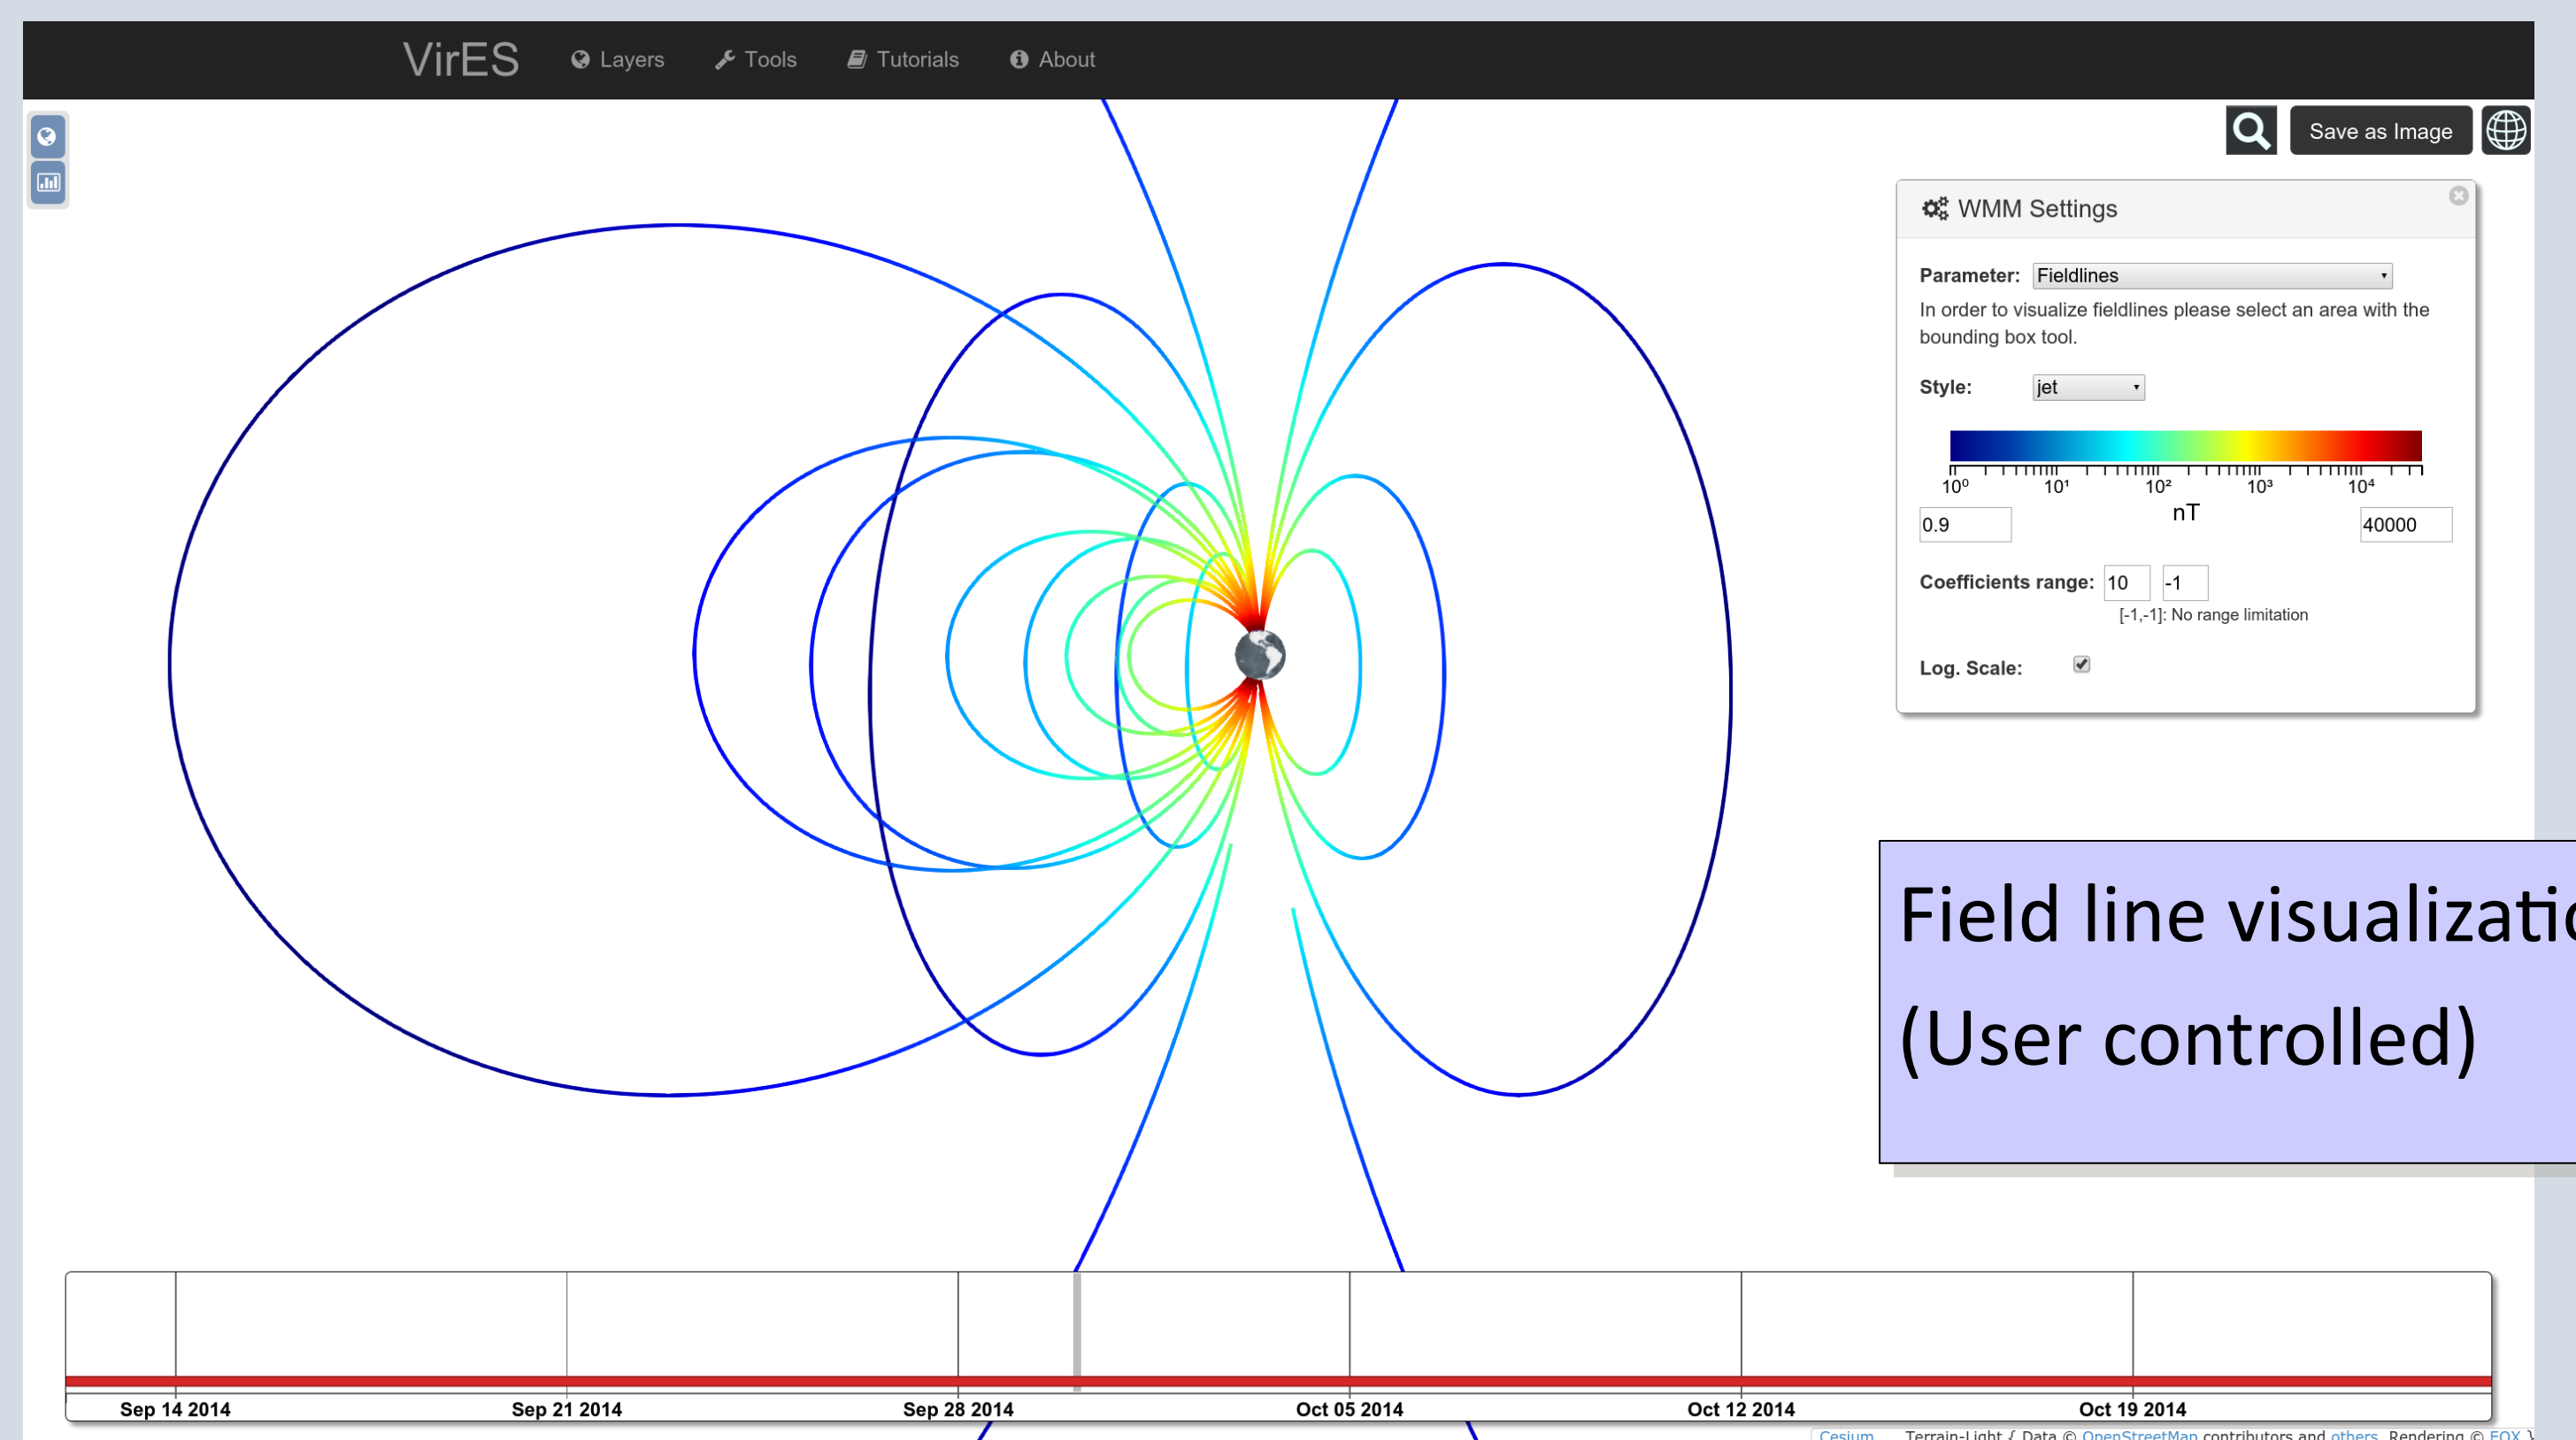

Visual Analysis of Swarm and Geomagnetic Model Data

JA04p-179

Daniel Santillan, Gerhard Triebnig

Screenshots from Prototype

EOX IT Services GmbH, Austria

Operational service expected by end of 2015

Web Browser

Swarm L1-b

Models

VirES Virtual Workspaces for EO Scientists
ESA Contract 4000110933/14/I-NB

IUGG 2015 Prague:
Results from SWARM, Ground Based Data and Earlier Satellite Missions

European Space Agency Team:

Industry Team:

Science Team:

Gabriella Costa
Rune Floberghagen
Gernot Plank

Martin Pačes
Fabian Schindler

Nils Olsen
Stavros Kotsiaros

Matthias Förster
Monika Korte
Claudia Stolle