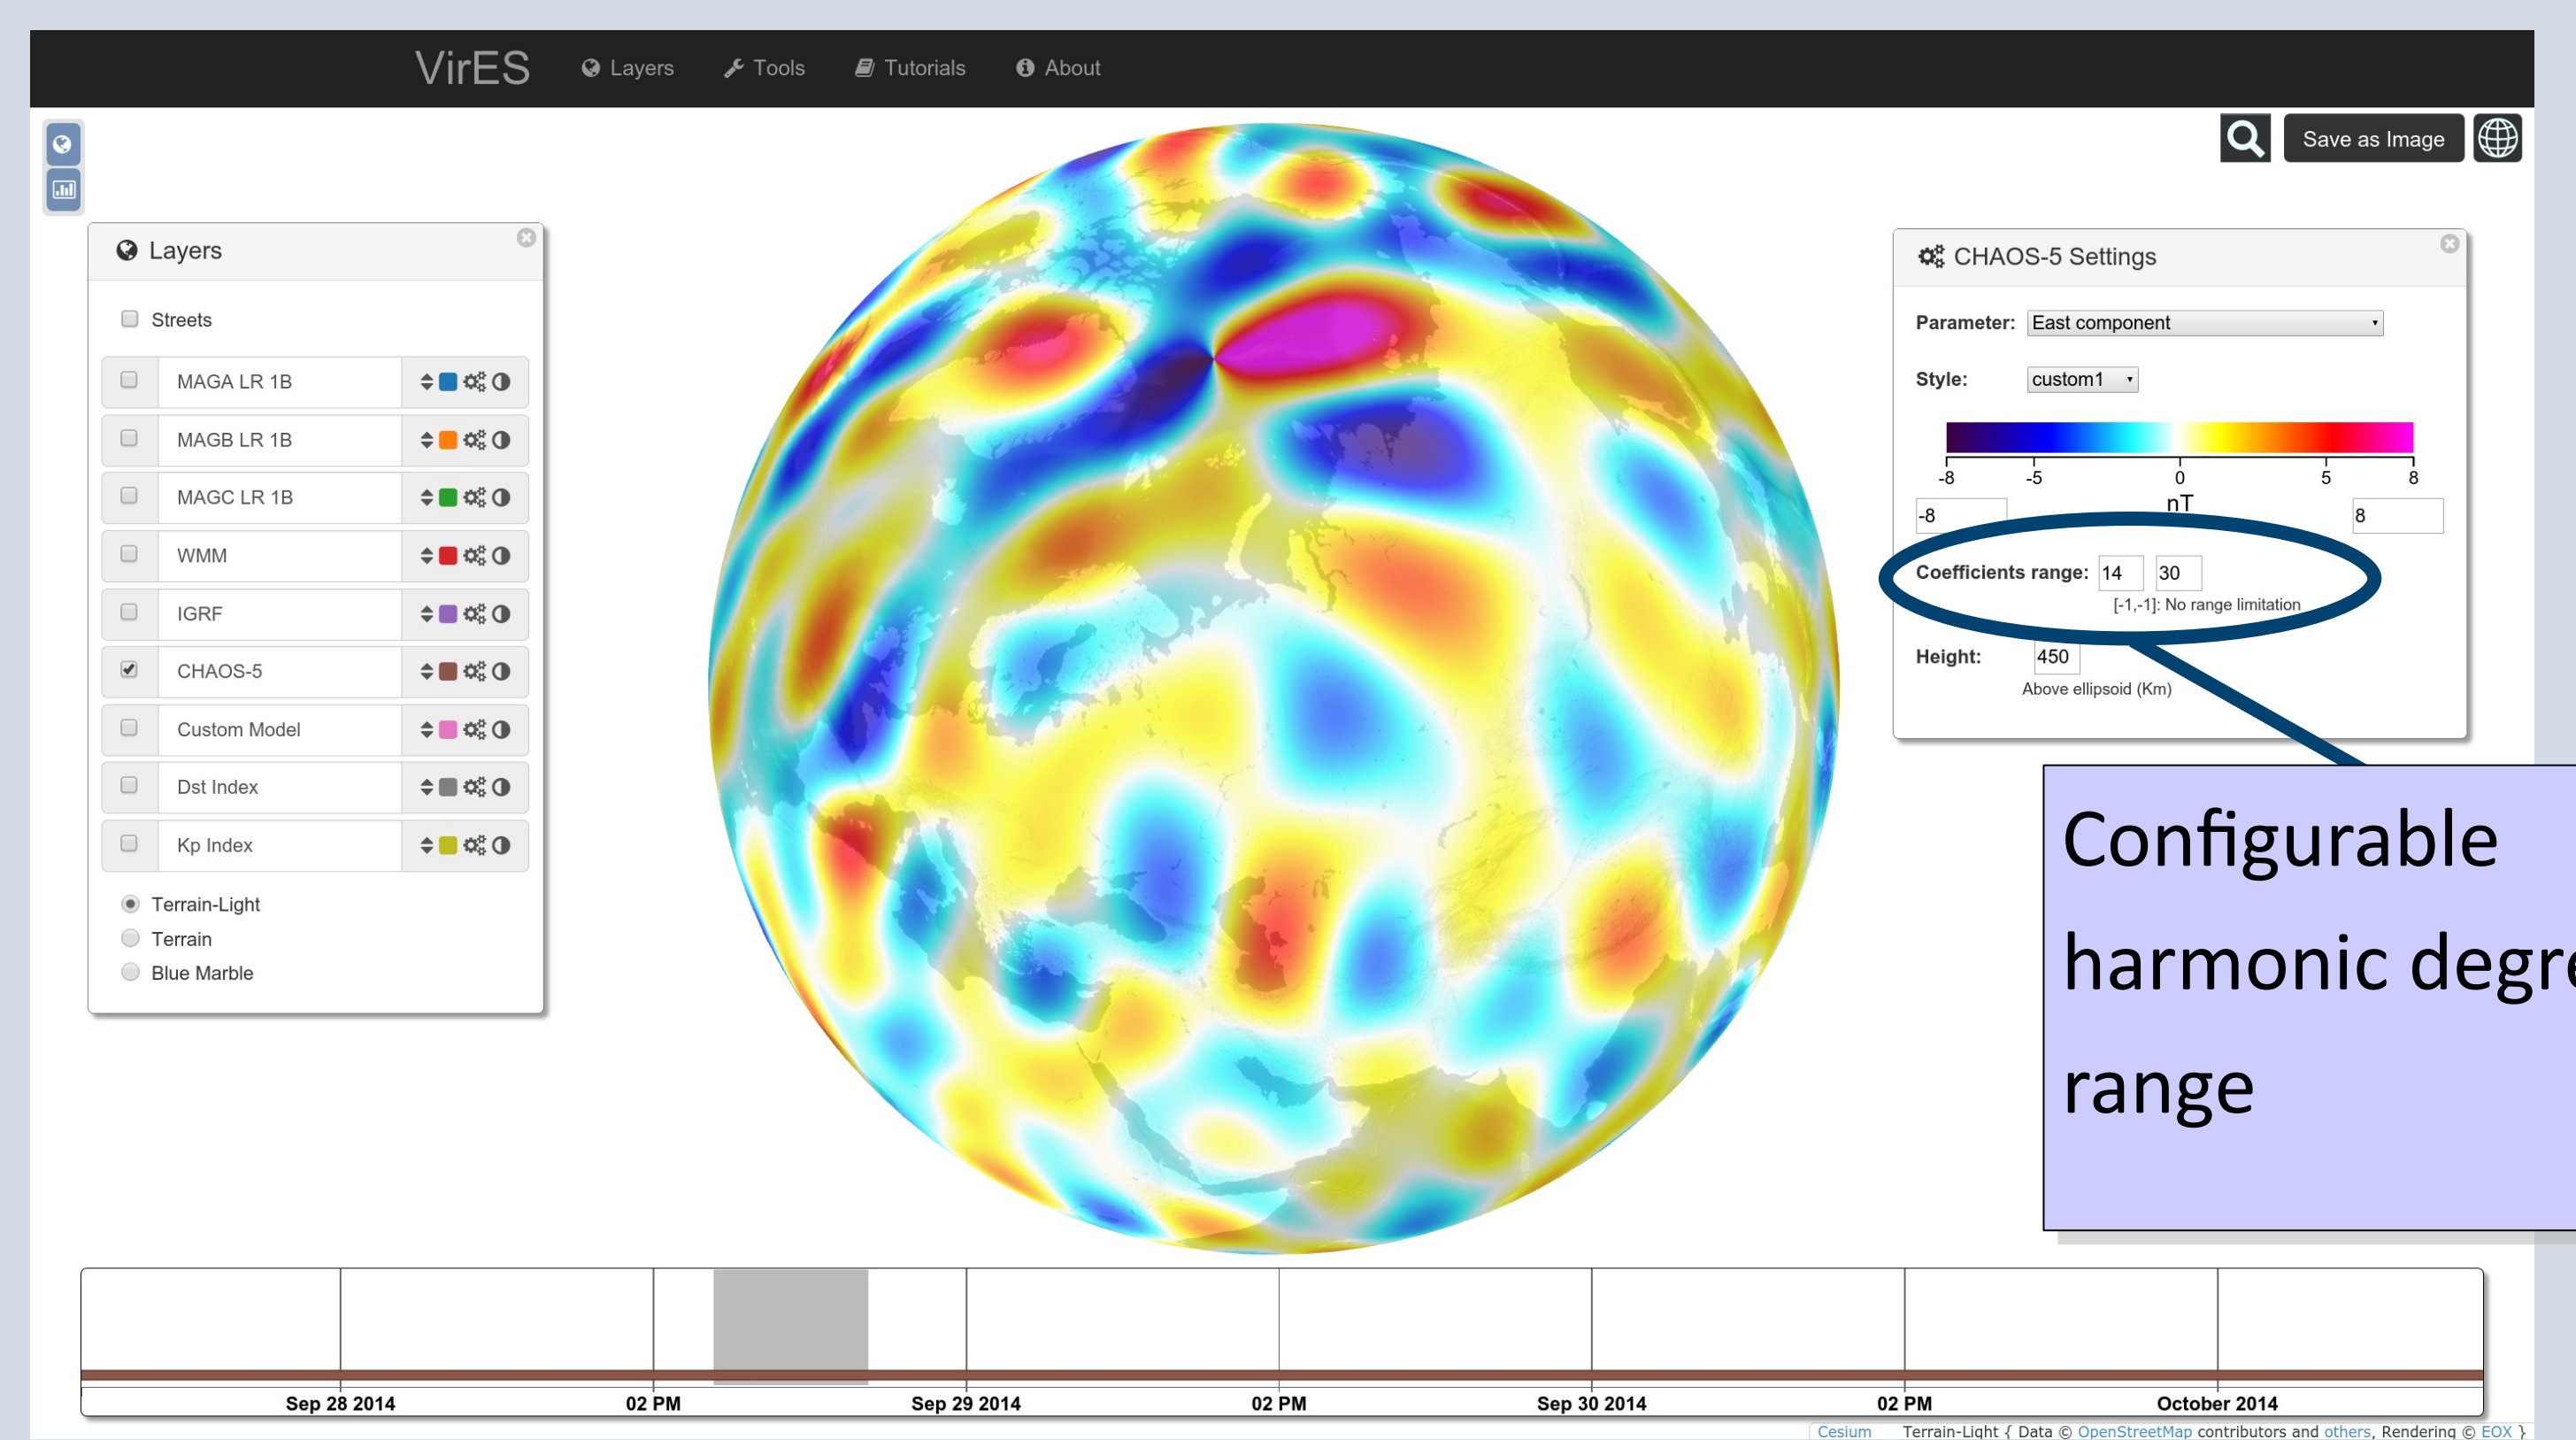

Visual Analysis of Swarm and Geomagnetic Model Data

JA04p-179

Daniel Santillan, Gerhard Triebnig

Screenshots from Prototype

EOX IT Services GmbH, Austria

Operational service expected by end of 2015

Web Browser

Swarm L1-b

Models

VirES Virtual Workspaces for EO Scientists
ESA Contract 4000110933/14/I-NB

IUGG 2015 Prague:
Results from SWARM, Ground Based Data and Earlier Satellite Missions

European Space Agency Team: