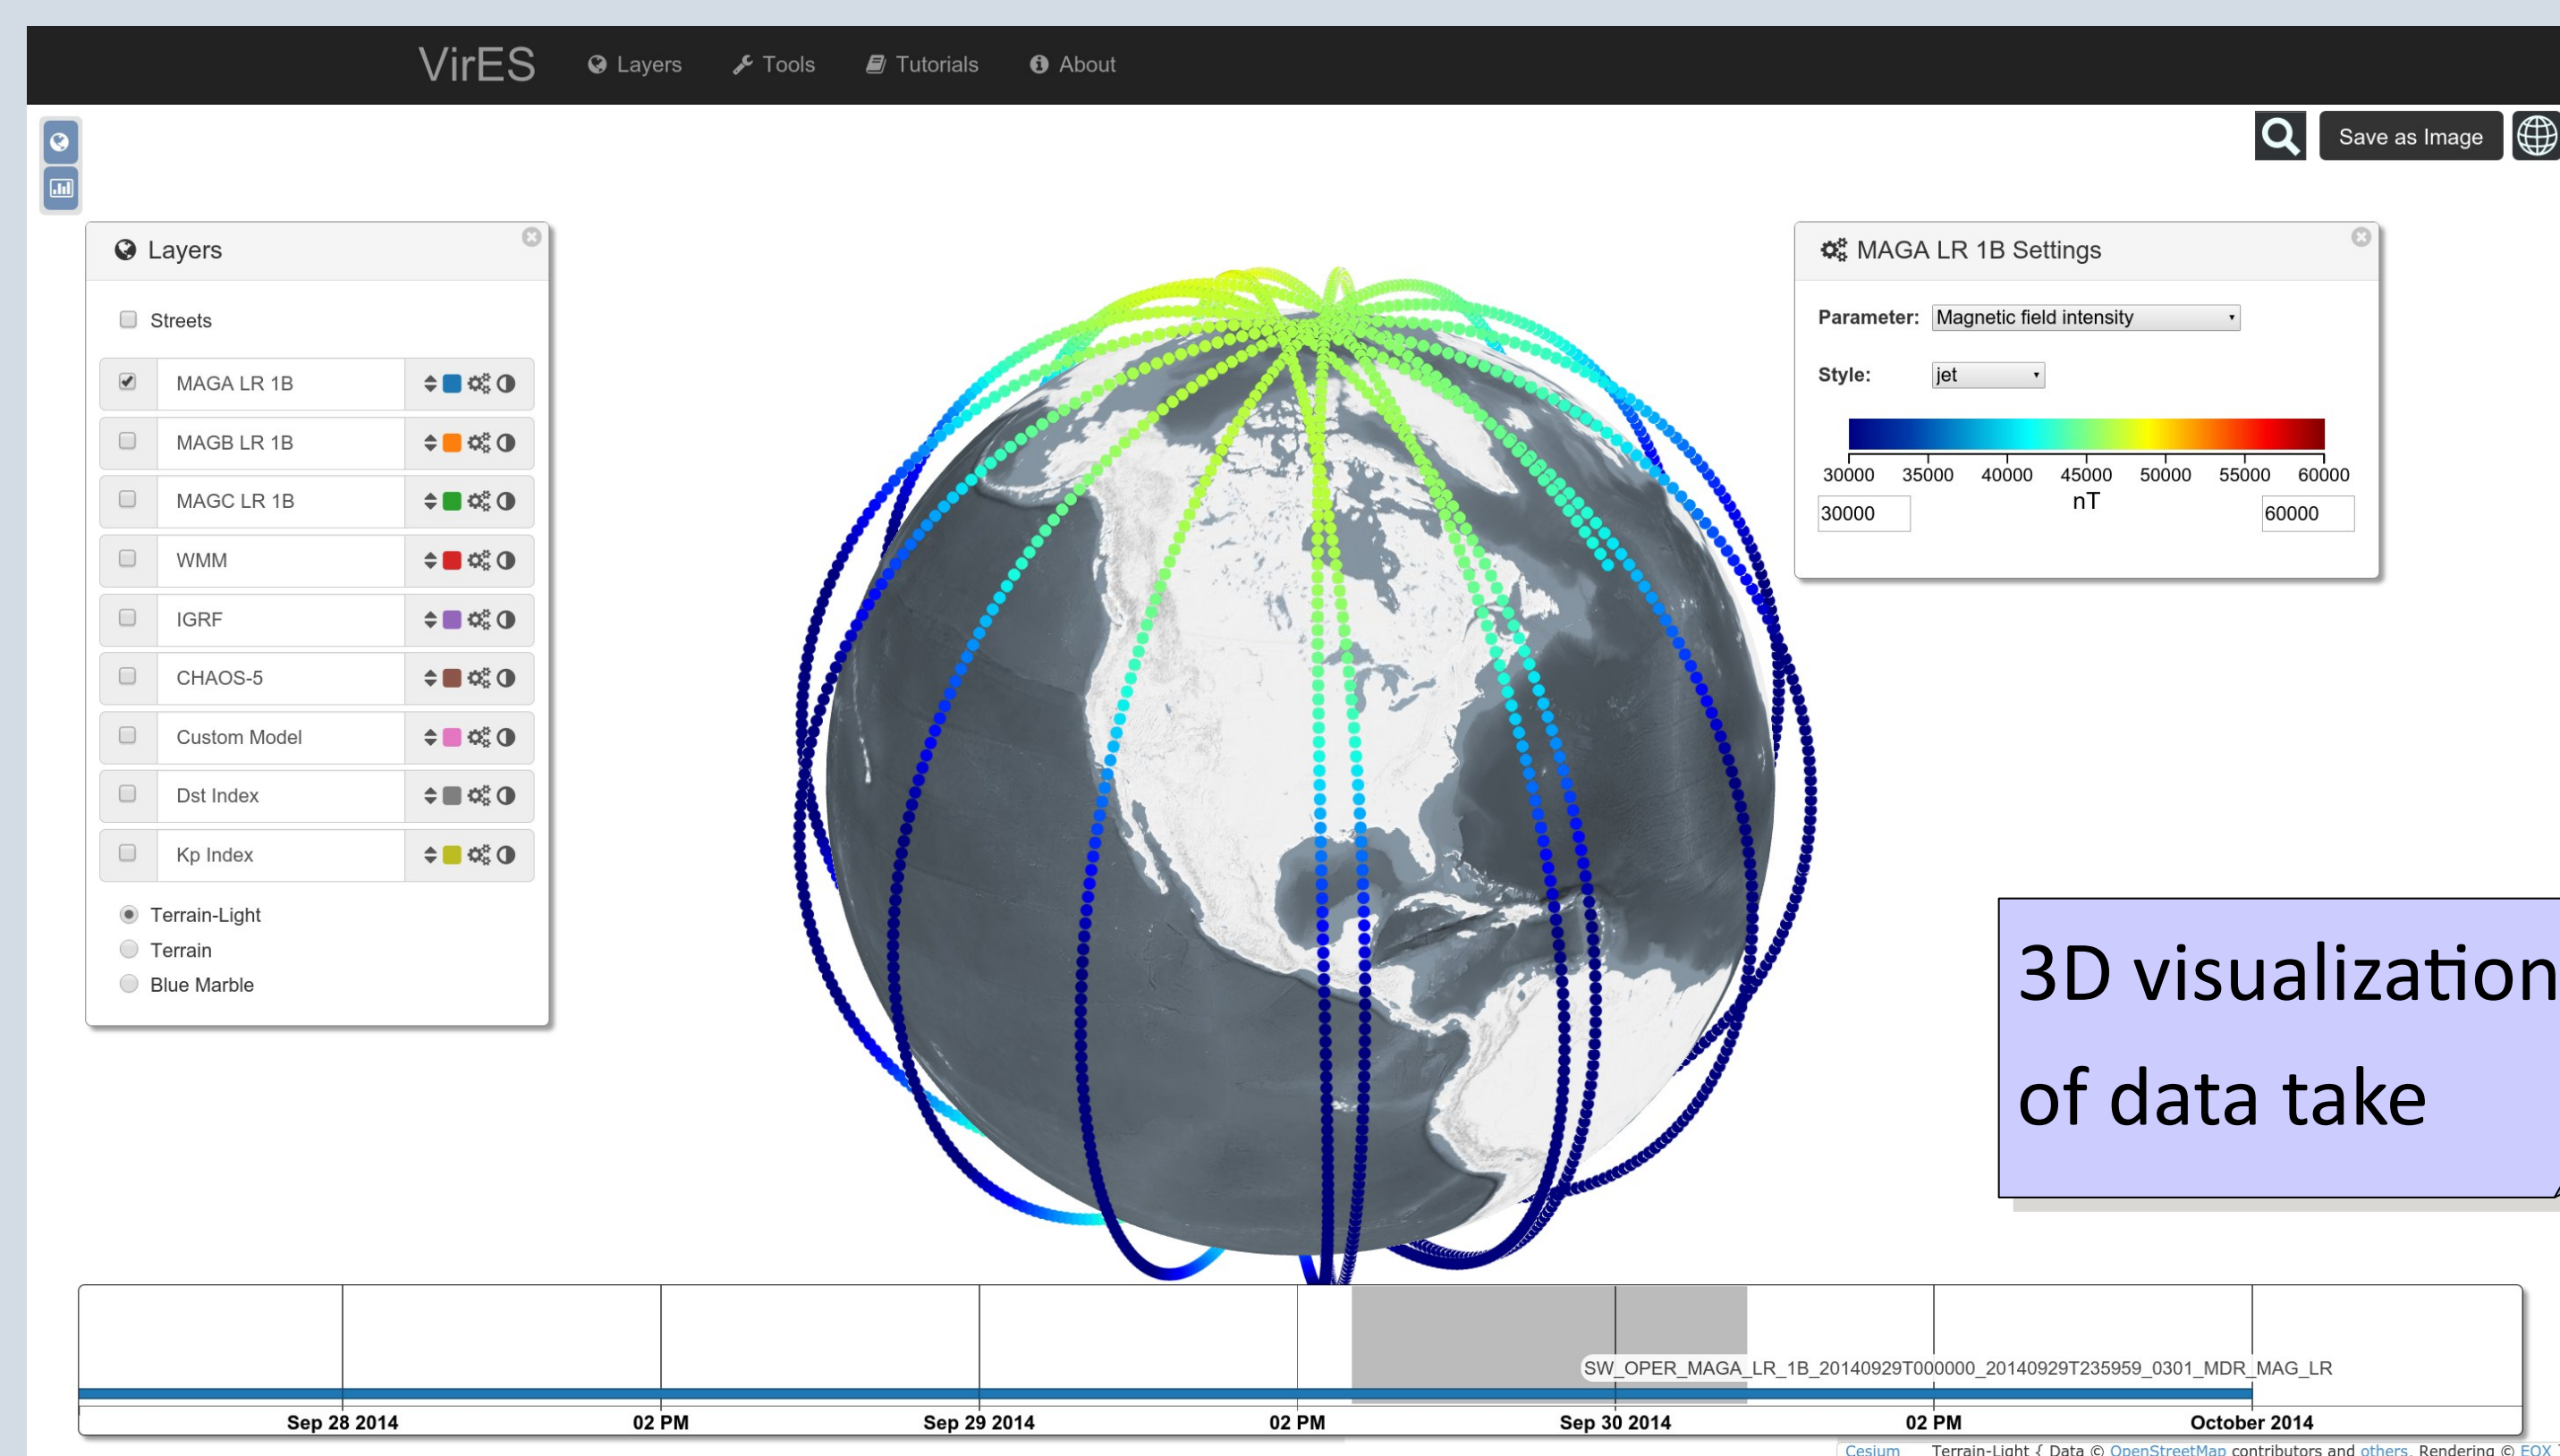

Visual Analysis of Swarm and Geomagnetic Model Data

JA04p-179

Daniel Santillan, Gerhard Triebnig

Screenshots from Prototype

EOX IT Services GmbH, Austria

Operational service expected by end of 2015

Web Browser

Swarm L1-b

Models

VirES Virtual Workspaces for EO Scientists
ESA Contract 4000110933/14/I-NB

IUGG 2015 Prague:
Results from SWARM, Ground Based Data and Earlier Satellite Missions

European Space Agency Team: