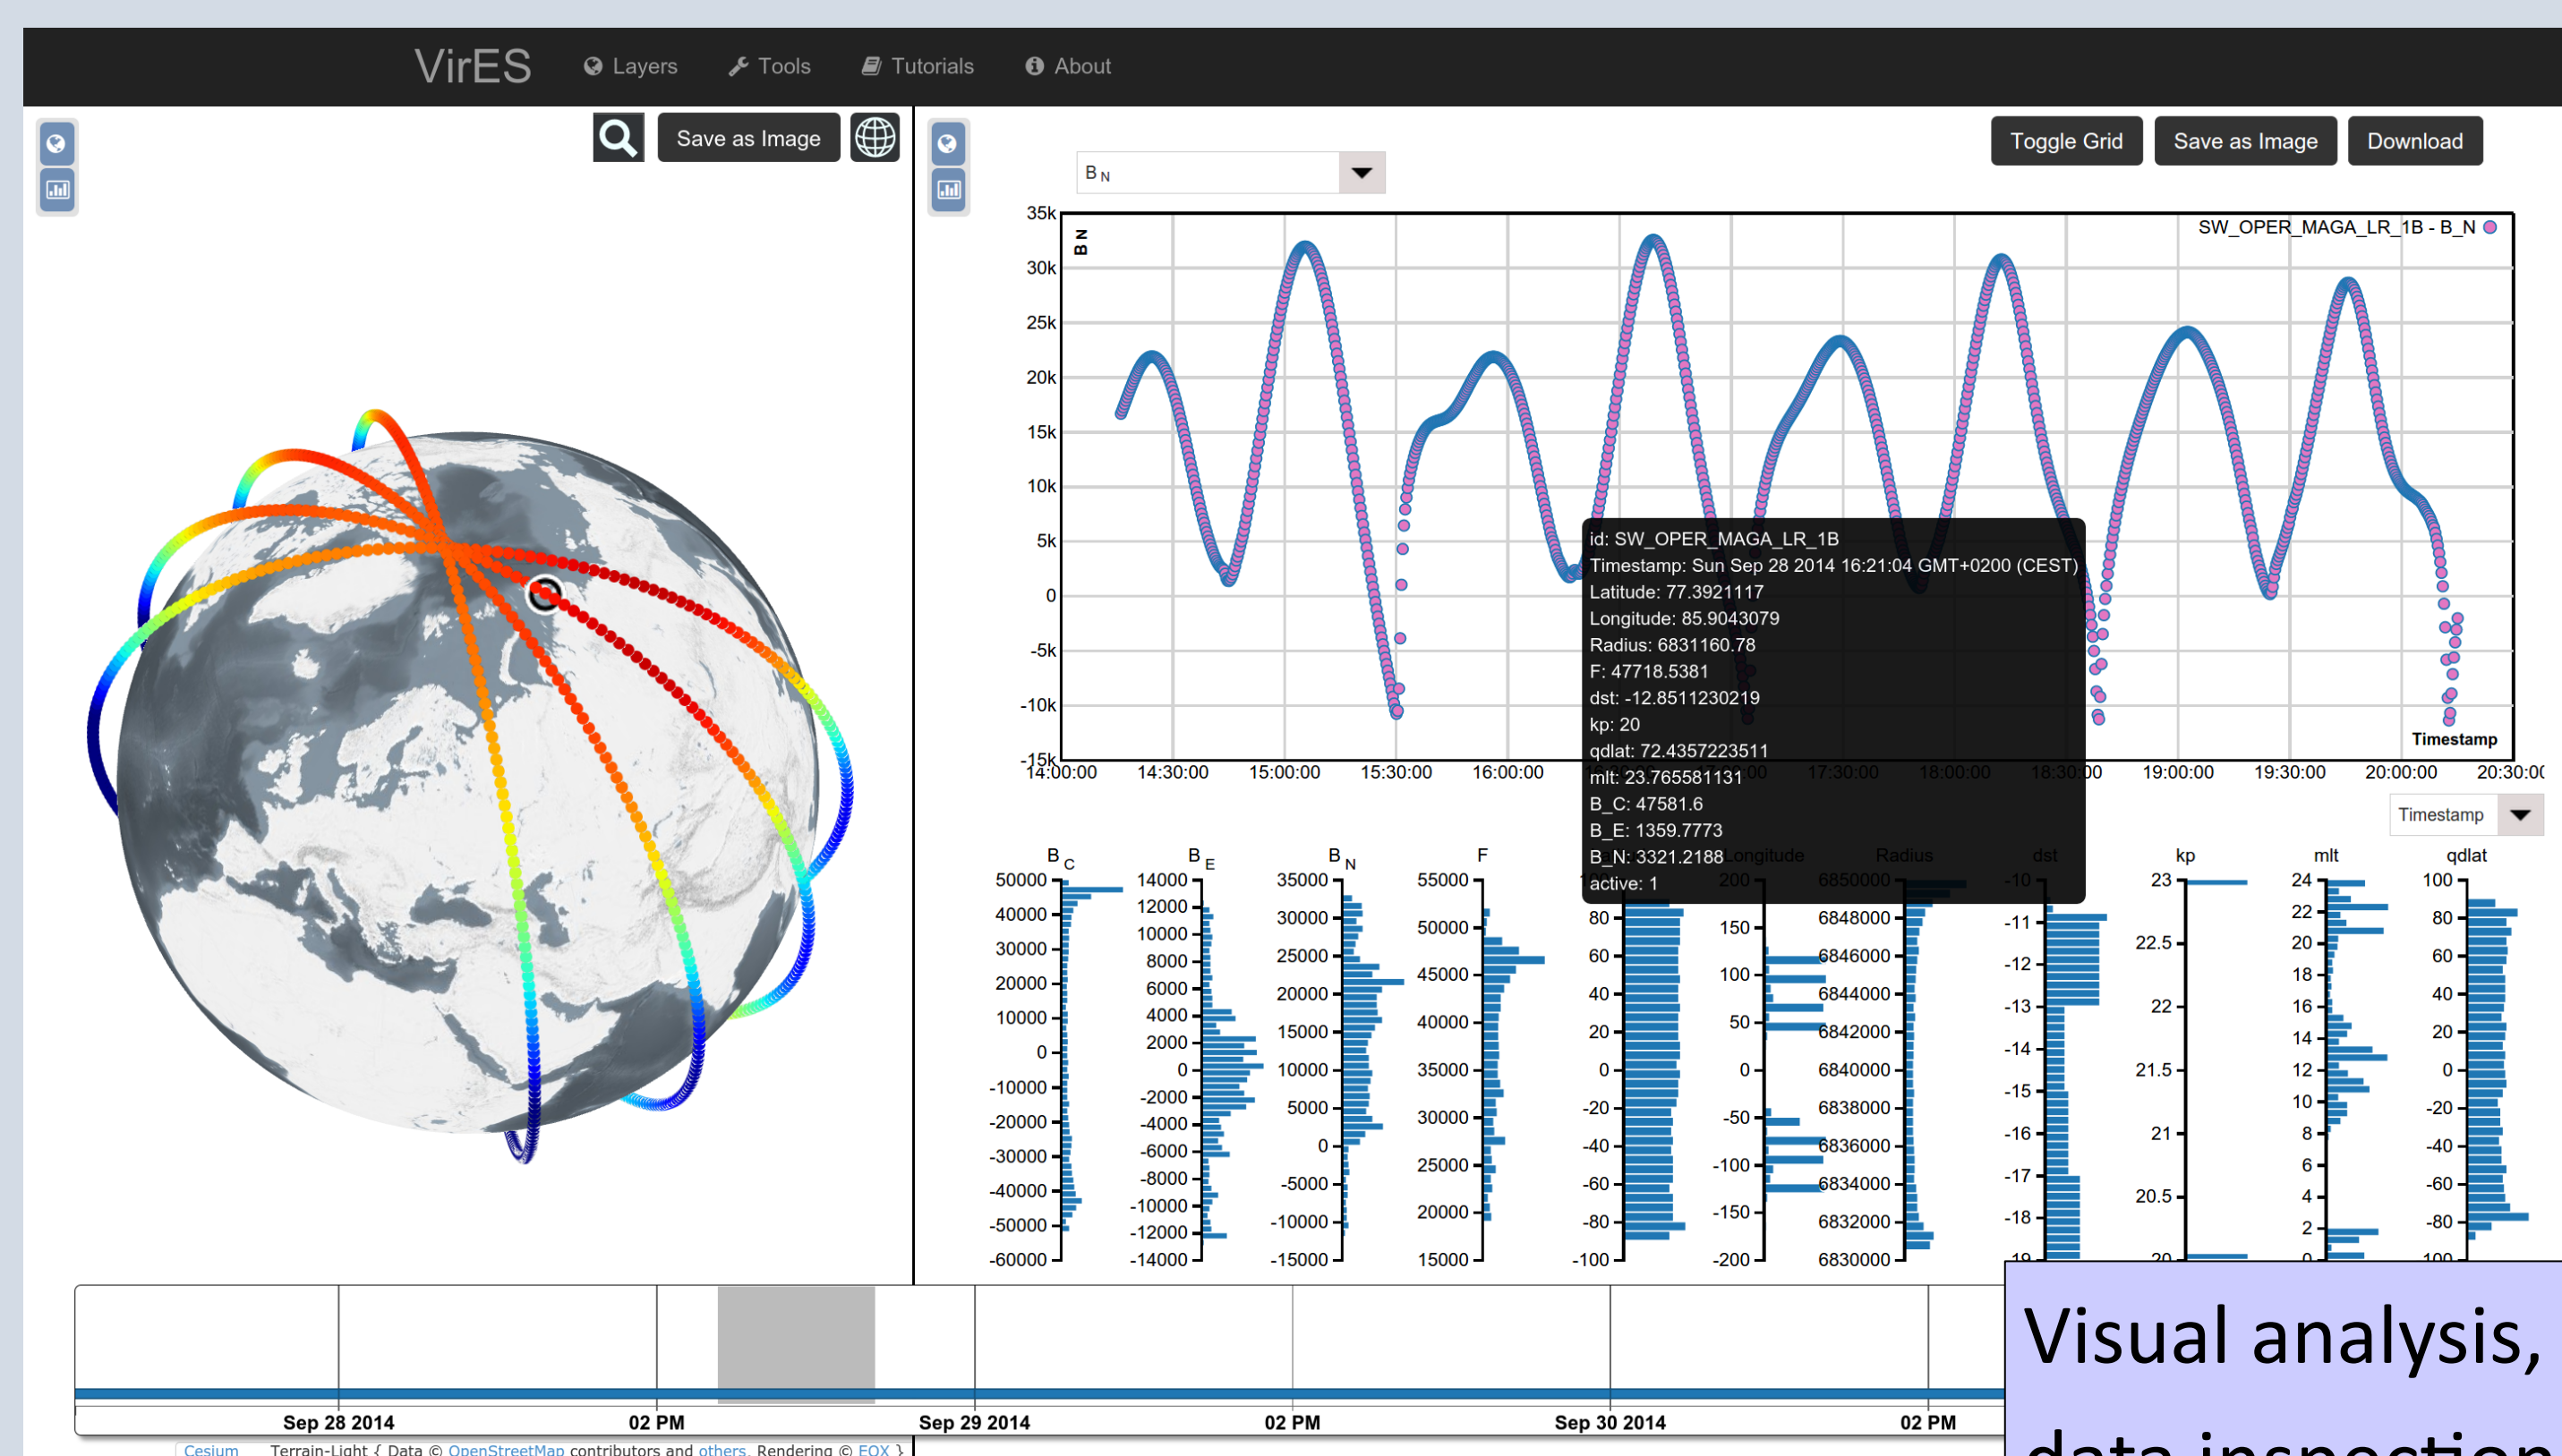

Visual Analysis of Swarm and Geomagnetic Model Data

JA04p-179

Daniel Santillan, Gerhard Triebnig

Screenshots from Prototype

EOX IT Services GmbH, Austria

Operational service expected by end of 2015

Web Browser

Swarm L1-b

Models

VirES Virtual Workspaces for EO Scientists
ESA Contract 4000110933/14/I-NB

IUGG 2015 Prague:
Results from SWARM, Ground Based Data and Earlier Satellite Missions

European Space Agency Team: